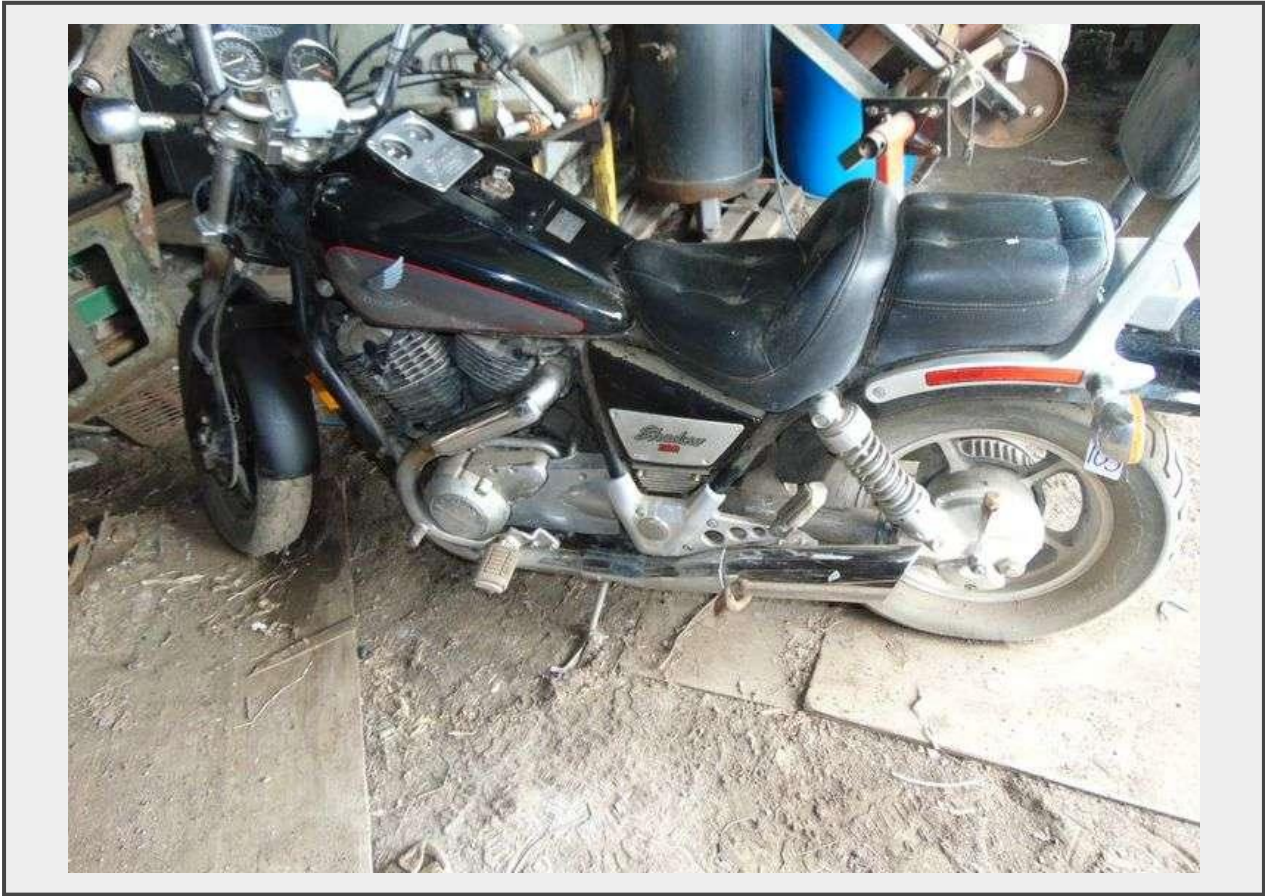

Sale Name: Jon Helgeson Estate (Sue Helgeson Owner) Online Only Auction

LOT 103 - 1986 HONDA SHADOW 1100

Quantity: 1

<https://www.ziemerauctions.com/>