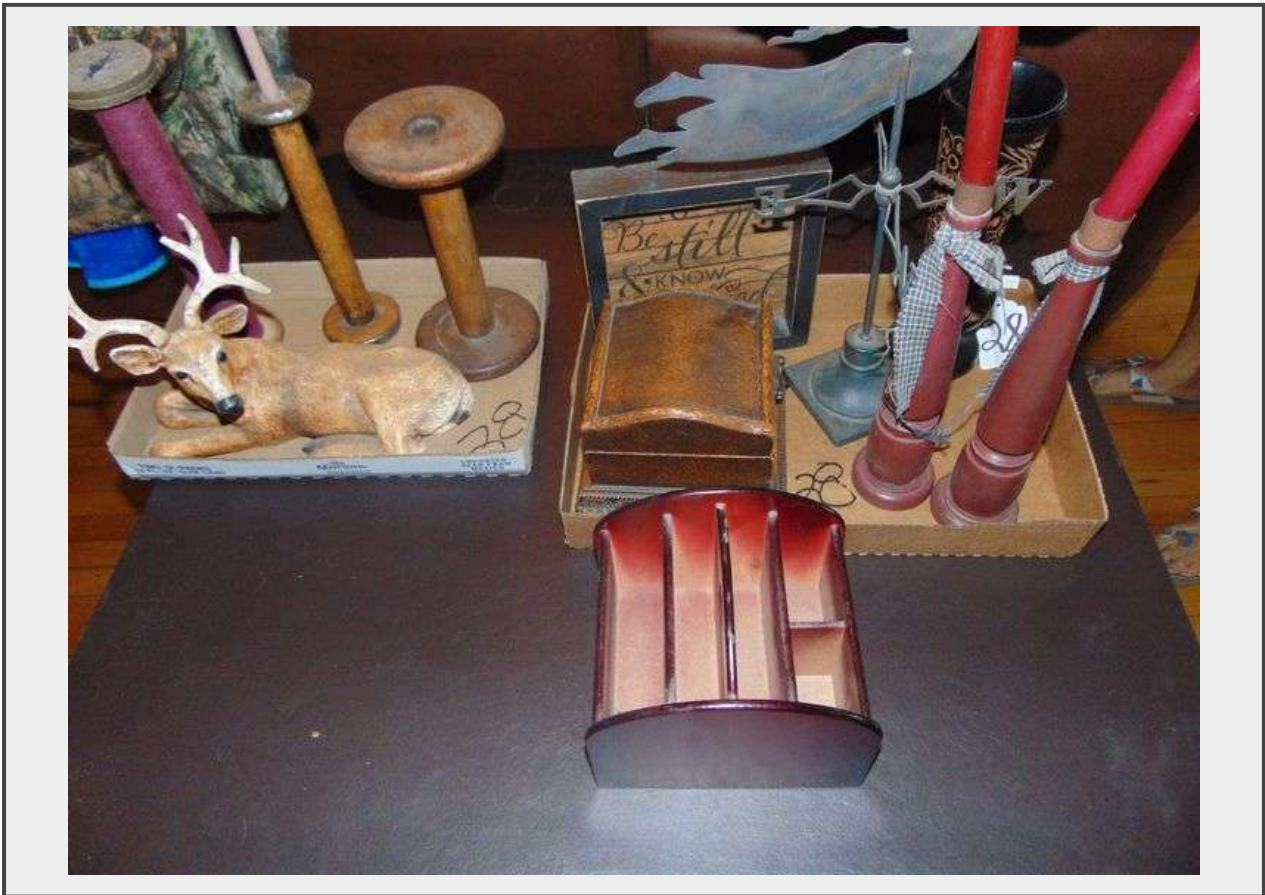

Sale Name: Ardell (Butch) Brouwer Estate

LOT 28 - SPOOL CANDLE HOLDERS, DEER FIGURINE, & ASST. DECOR ITEMS

Quantity: 1

<https://www.ziemerauctions.com/>