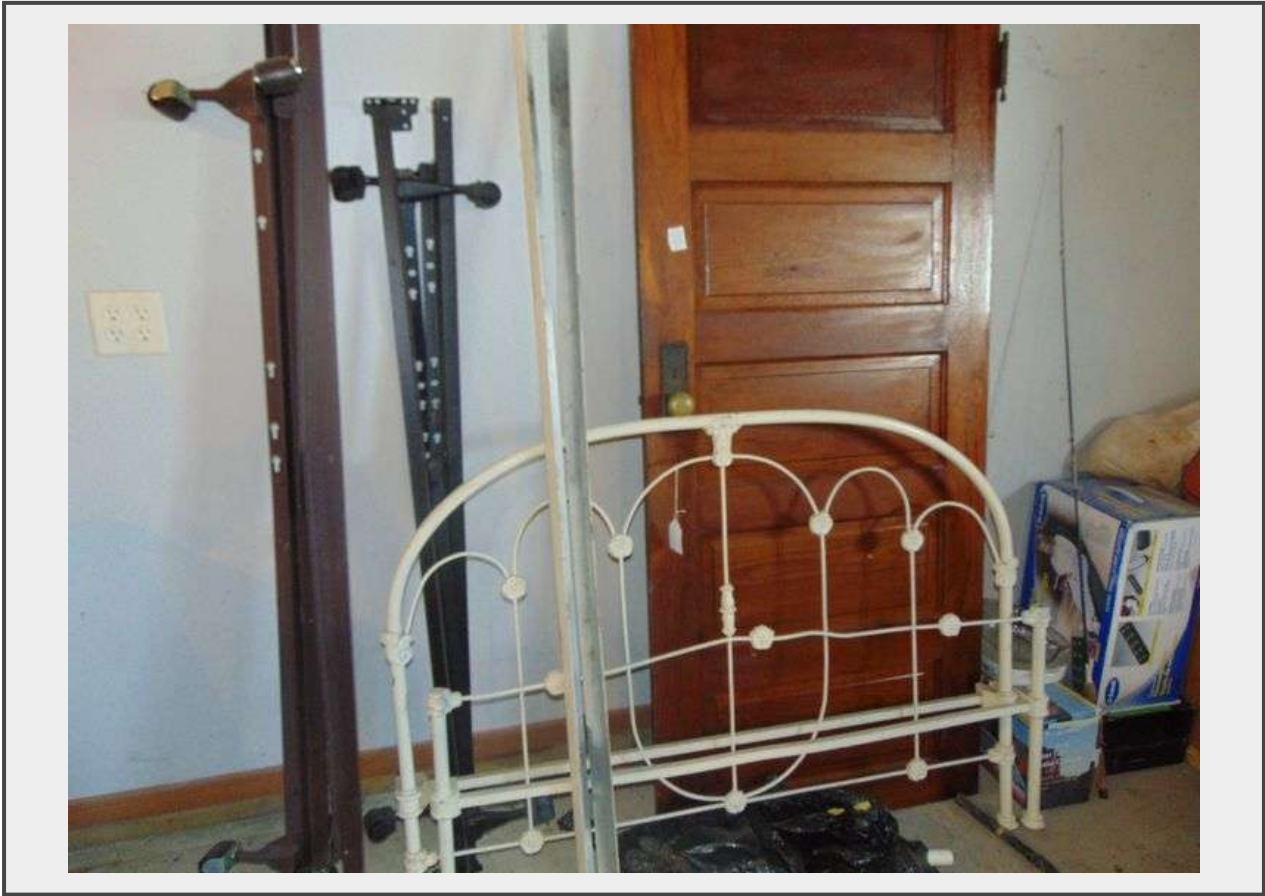

Sale Name: Ardell (Butch) Brouwer Estate

LOT 87 - METAL BED FRAME, WOOD DOOR, TWO BED FRAMES

Quantity: 1

<https://www.ziemerauctions.com/>