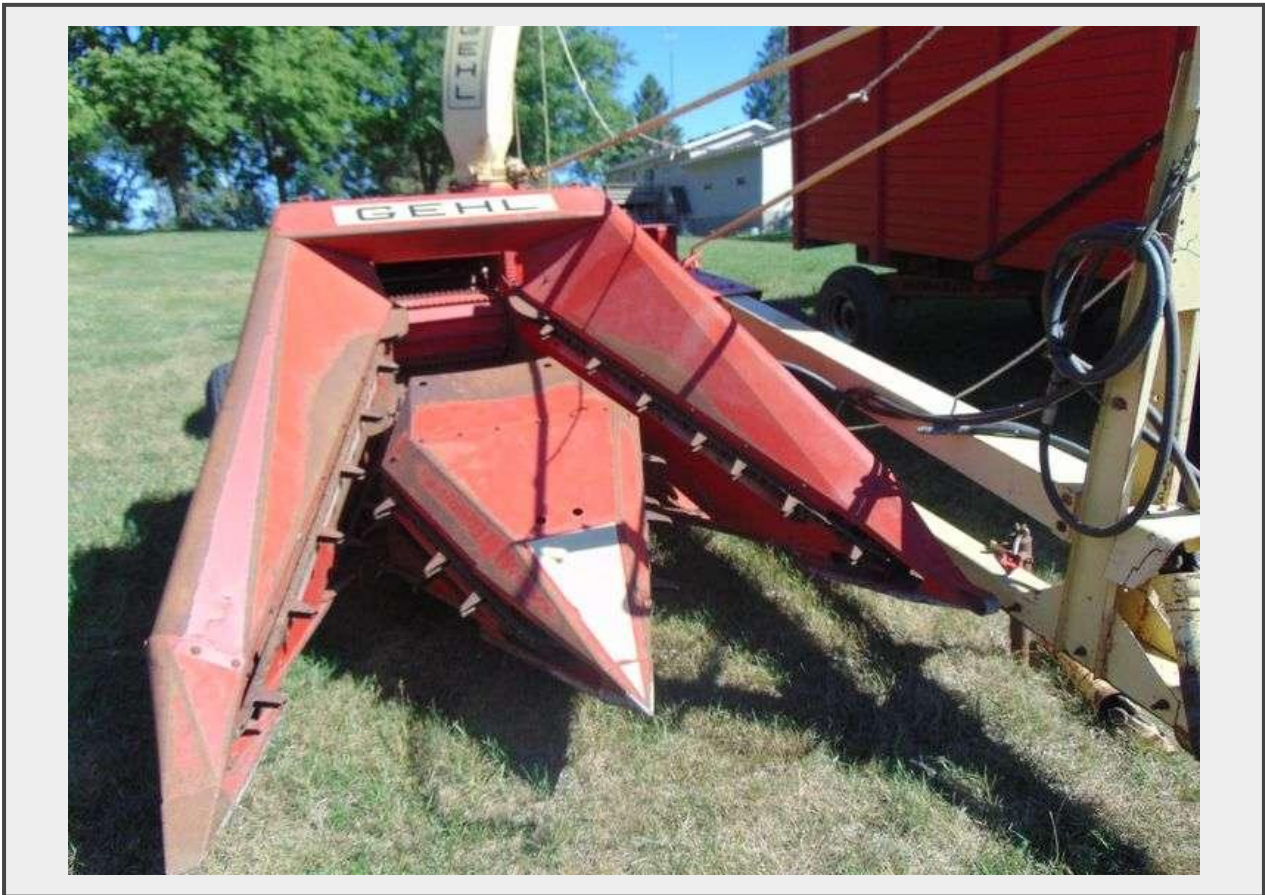

Sale Name: Wayne Hagen Estate

LOT 25 - GEHL 400 WIDE ROW SILAGE CHOPPER

Quantity: 1

<https://www.ziemerauctions.com/>